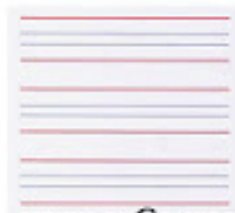

Four

Black

Triangle

Three

Blue

Square

Two

Green

Circle

Five

Yellow

Rectangle

One

Red

Zebra

Handwriting practice area with multiple sets of four horizontal lines (two red outer lines and two blue inner lines) for writing practice.

Yoyo

Handwriting practice area with multiple sets of four horizontal lines (top and bottom lines are red, middle two are blue) for writing the letter Yy.

Xylophone

Van

Handwriting practice area with multiple sets of four horizontal lines (top and bottom lines are red, middle two are blue) for writing practice.