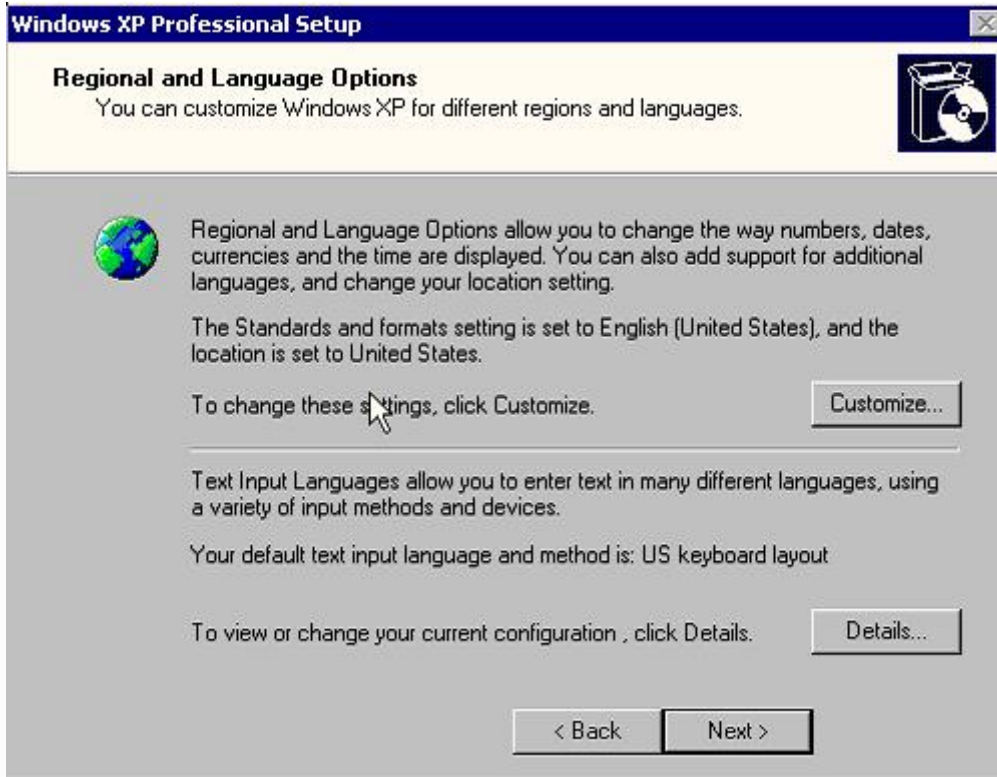

Customize فاختر منها
NEXT واختر اللغة المناسبه لك واذا بتحب اترك هذا الخيار واختر
والان ستظهر لك قائمه لاختيار الاسم والمنظمه
وهذه هي الصوره